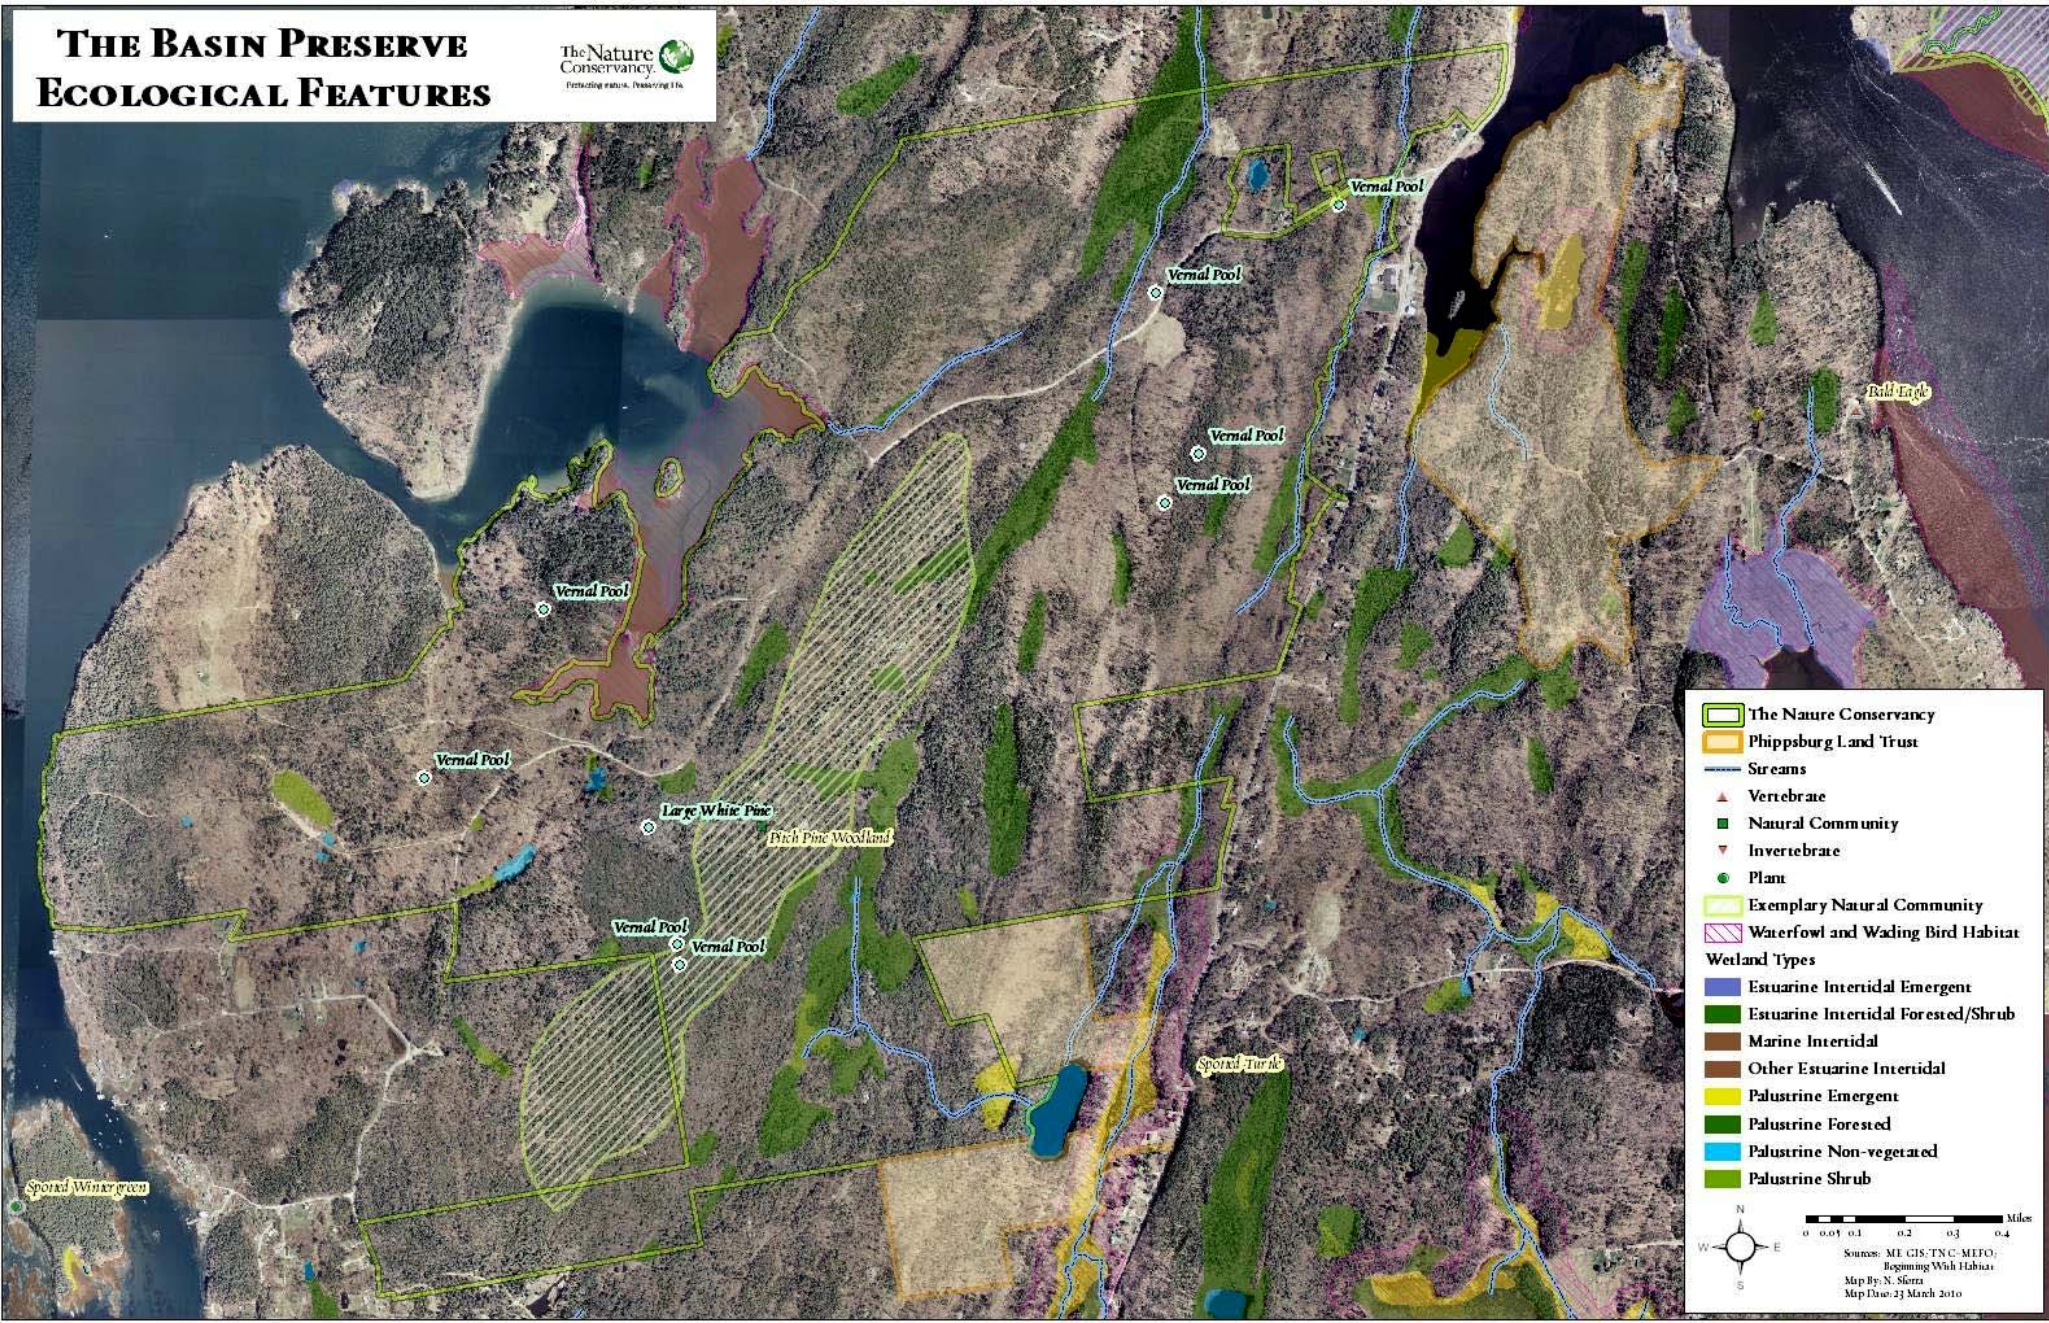

THE BASIN PRESERVE ECOLOGICAL FEATURES

Legend

- The Nature Conservancy
- Phippsburg Land Trust
- Streams
- ▲ Vertebrate
- Natural Community
- ▼ Invertebrate
- Plant
- Exemplary Natural Community
- Waterfowl and Wading Bird Habitat

Wetland Types

- Estuarine Intertidal Emergent
- Estuarine Intertidal Forested/Shrub
- Marine Intertidal
- Other Estuarine Intertidal
- Palustrine Emergent
- Palustrine Forested
- Palustrine Non-vegetated
- Palustrine Shrub

Scale

0 0.01 0.1 0.2 0.3 0.4 Miles

Compass Rose

N
W E
S

Metadata

Sources: MI GIS; TNC; MIFD;
Beginning With Habitat
Map By: N. Sierra
Map Date: 23 March 2010