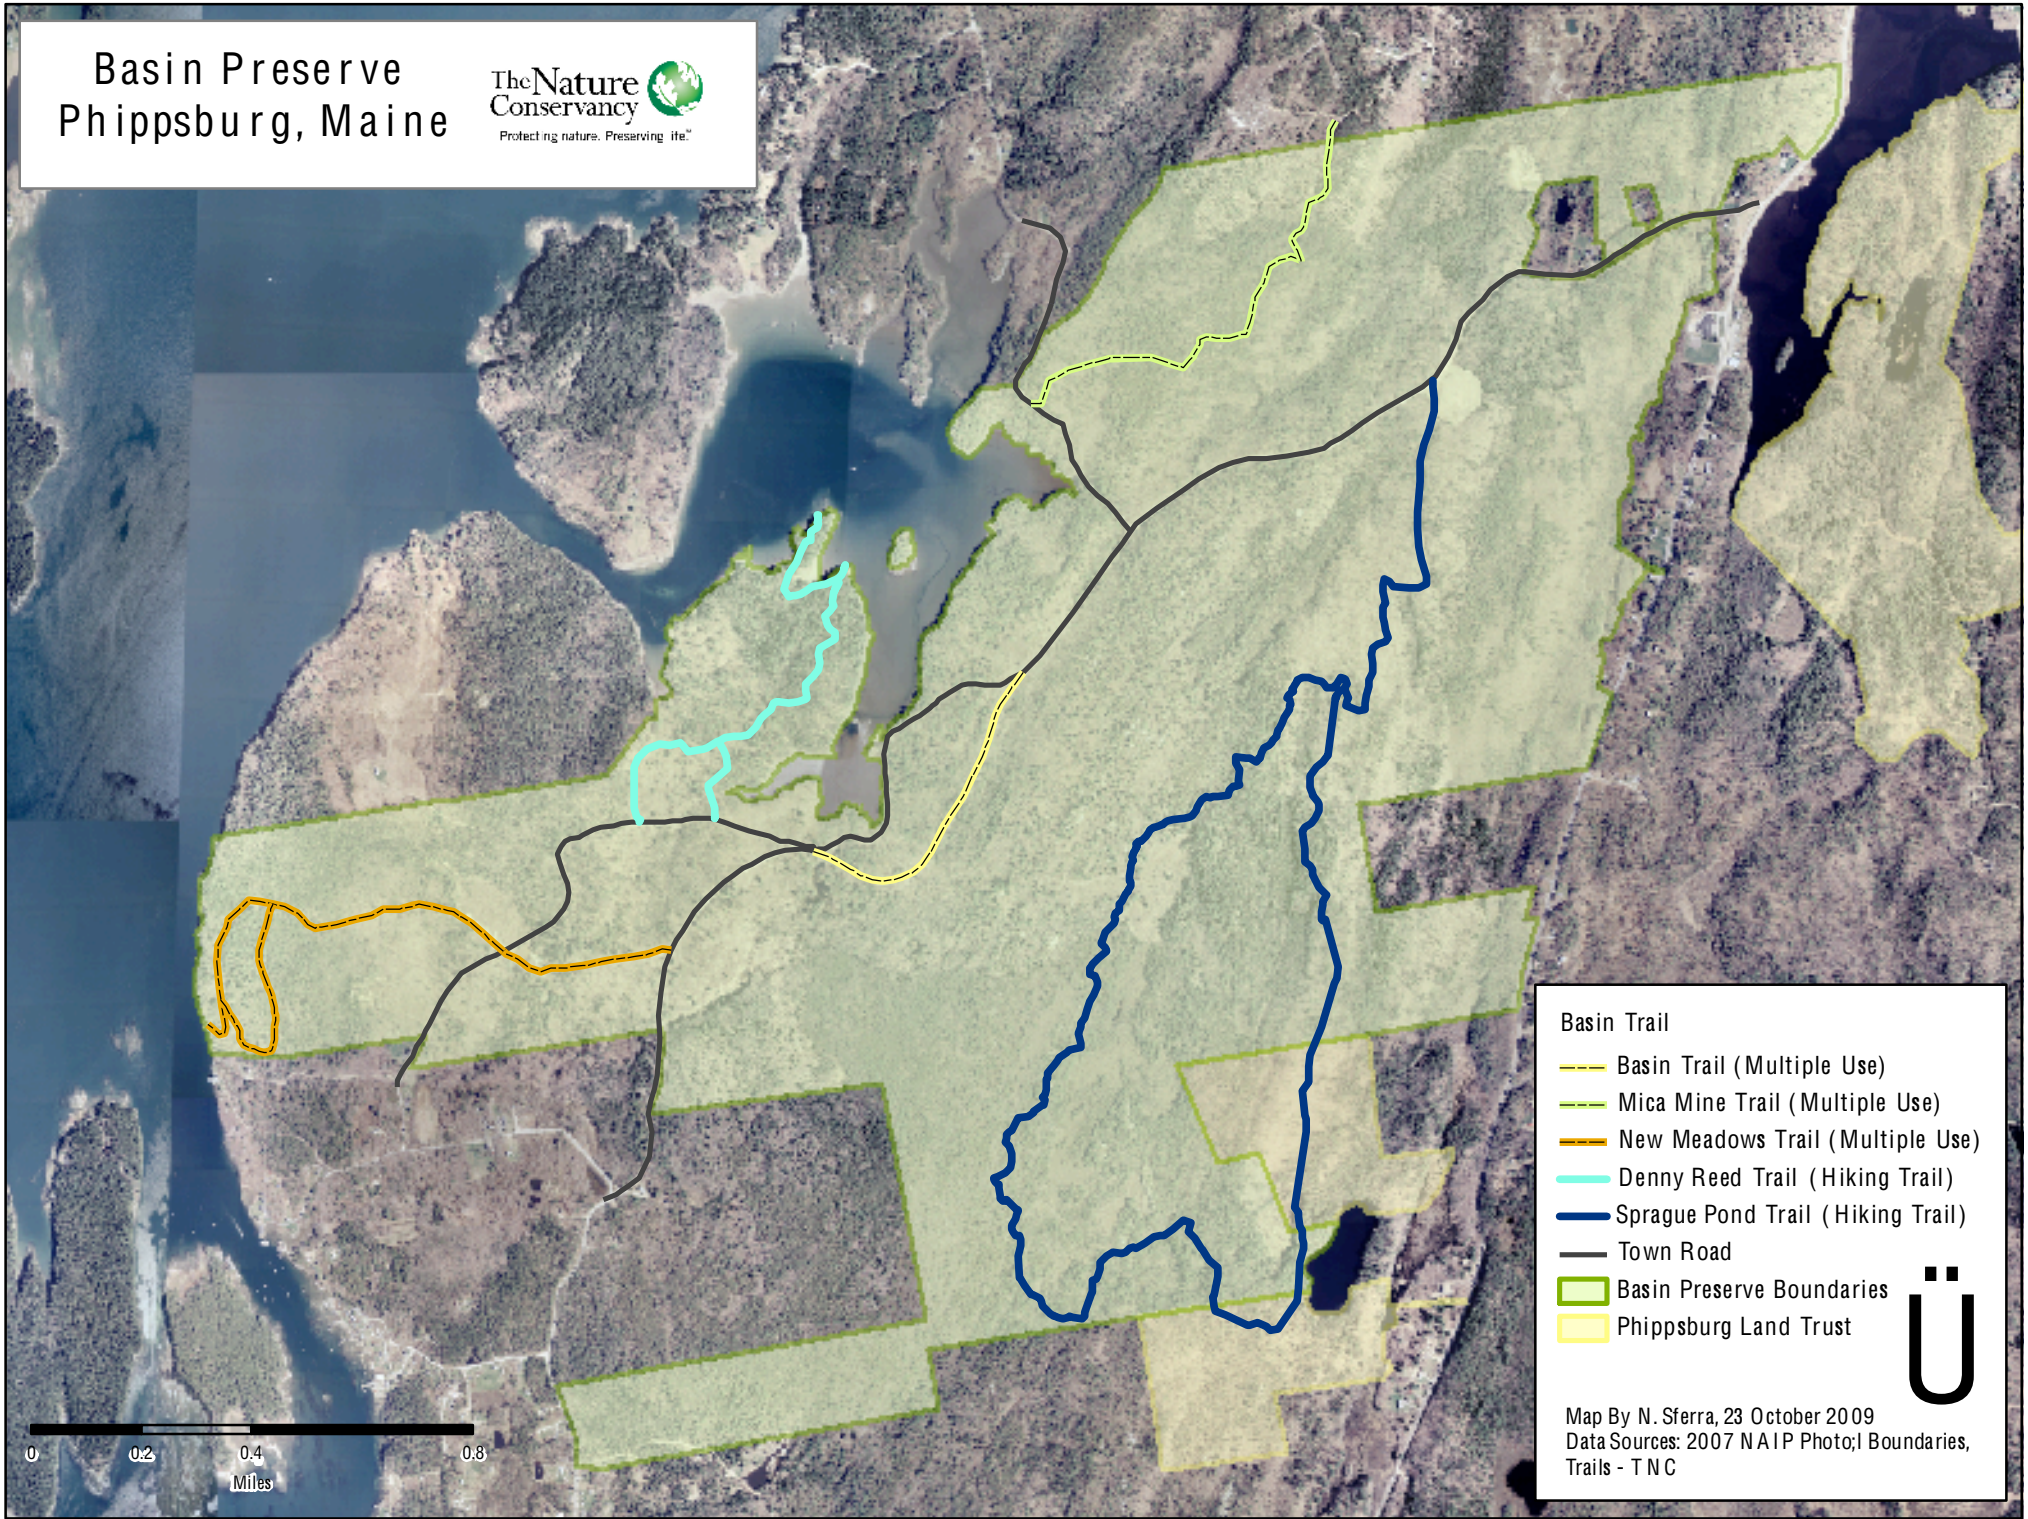

Basin Preserve Phippsburg, Maine

- Basin Trail**
- Basin Trail (Multiple Use)
 - Mica Mine Trail (Multiple Use)
 - New Meadows Trail (Multiple Use)
 - Denny Reed Trail (Hiking Trail)
 - Sprague Pond Trail (Hiking Trail)
 - Town Road
 - Basin Preserve Boundaries
 - Phippsburg Land Trust

Map By N. Sferra, 23 October 2009
Data Sources: 2007 NAIP Photo; I Boundaries,
Trails - TNC